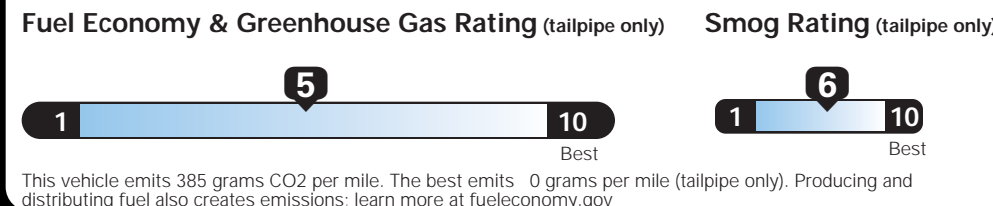

MANUFACTURER'S SUGGESTED RETAIL PRICE OF THIS MODEL INCLUDING DEALER PREPARATION

Base Price: \$26,225

CHRYSLER 200C Exterior Color: Granite Crystal Metallic Clear Coat Exterior Paint Interior Color: Black Interior Color Interior: Leather-Trimmed Bucket Seats Engine: 3.6-Liter V6 24-Valve VVT Engine Transmission: 9-Speed 9HP48 Automatic Transmission

EPA DOT Fuel Economy and Environment

E85 Flexible-Fuel Vehicle Gasoline-Ethanol (E85)

You spend \$500 more in fuel costs over 5 years compared to the average new vehicle.

Annual fuel COST \$2,300

Actual results will vary for many reasons, including driving conditions and how you drive and maintain your vehicle. The average new vehicle gets 24 MPG and cost \$11,000 to fuel over 5 years. Cost estimates are based on 15,000 miles per year at \$3.50 per gallon. This is a dual fueled automobile. MPGe is miles per gasoline gallon equivalent. Vehicle emissions are a significant cause of climate change and smog.