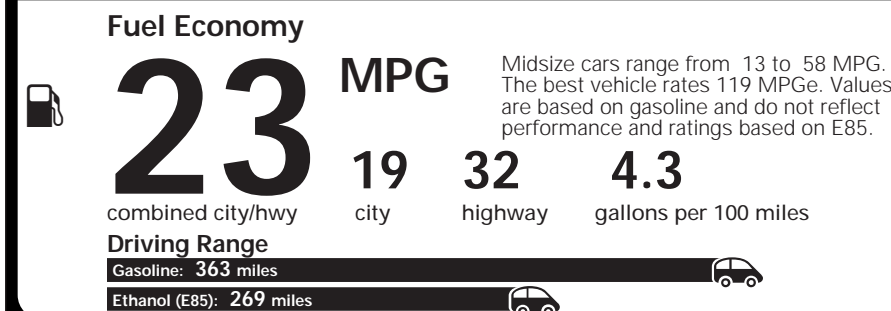

MANUFACTURER'S SUGGESTED RETAIL PRICE OF THIS MODEL INCLUDING DEALER PREPARATION

Base Price: \$26,225

CHRYSLER 200C Exterior Color: Granite Crystal Metallic Clear Coat Exterior Paint Interior Color: Black Interior Color Interior: Leather-Trimmed Bucket Seats Engine: 3.6-Liter V6 24-Valve VVT Engine Transmission: 9-Speed 9HP48 Automatic Transmission

EPA DOT Fuel Economy and Environment

E85 Flexible-Fuel Vehicle Gasoline-Ethanol (E85)

You spend \$500 more in fuel costs over 5 years compared to the average new vehicle.

Annual fuel COST \$2,300

Actual results will vary for many reasons, including driving conditions and how you drive and maintain your vehicle. The average new vehicle gets 24 MPG and cost \$11,000 to fuel over 5 years. Cost estimates are based on 15,000 miles per year at \$3.50 per gallon. This is a dual fueled automobile. MPGe is miles per gasoline gallon equivalent. Vehicle emissions are a significant cause of climate change and smog.